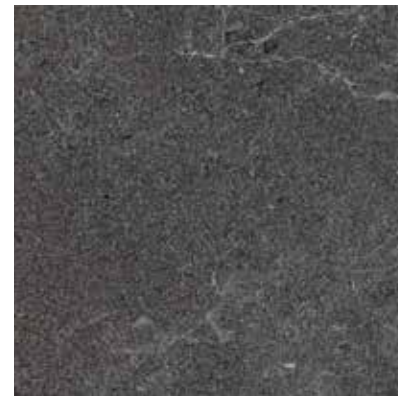

TECHNICAL SPEC SHEET

Tuscany Collection

Non Slip Porcelain Tile

Size: 24" x 48"

Colors

Porcelain tile Tuscany Beige

Porcelain tile Tuscany Grey

Porcelain tile Tuscany Anthracite